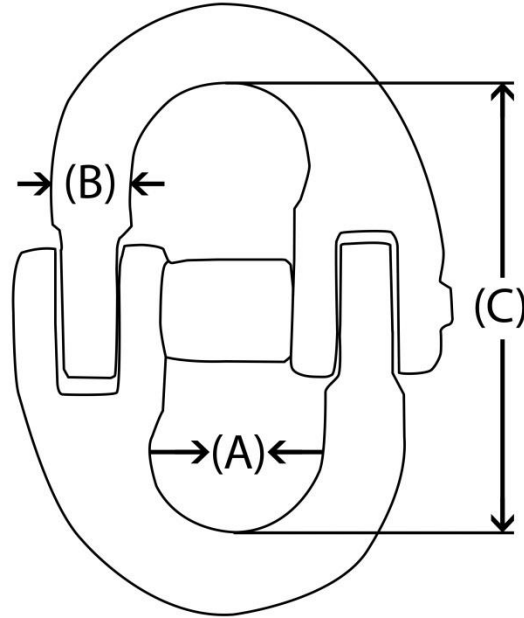

**Dimensional Data**

Product **Red Connecting Link Grade 70**

<b>Dimensions are for reference only</b>			
<b>Chain Trade Size</b>	<b>(A)</b>	<b>(B)</b>	<b>(C)</b>
1/4"	0.83"	0.27"	2.20"
3/8"	0.91"	0.50"	2.45"
1/2"	1.34"	0.69"	3.36"
5/8"	1.54"	0.75"	4.10"
3/4"	1.82"	0.95"	4.54"
7/8"	2.13"	1.00"	2.25"