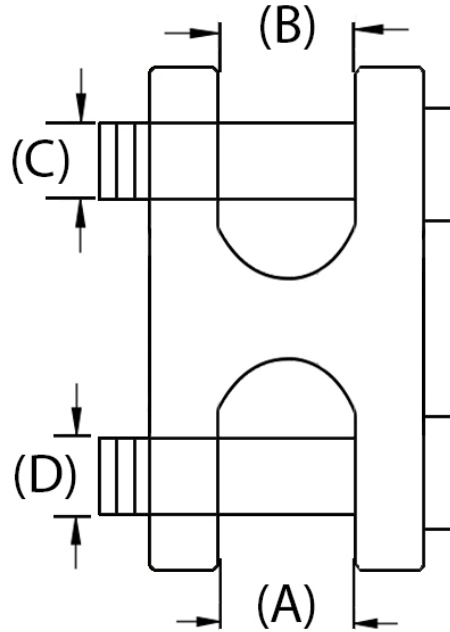

Dimensional Data

Product **Zinc Plated Twin Clevis Link Chain Connector**

Dimensions are for reference only				
Chain Trade Size	(A)	(B)	(C)	(D)
1/4"	0.38"	0.38"	0.37"	0.37"
5/16"-3/8"	0.54"	0.54"	0.45"	0.45"
7/16"-1/2"	0.55"	0.55"	0.62"	0.62"
5/8"	0.77"	0.77"	0.74"	0.74"